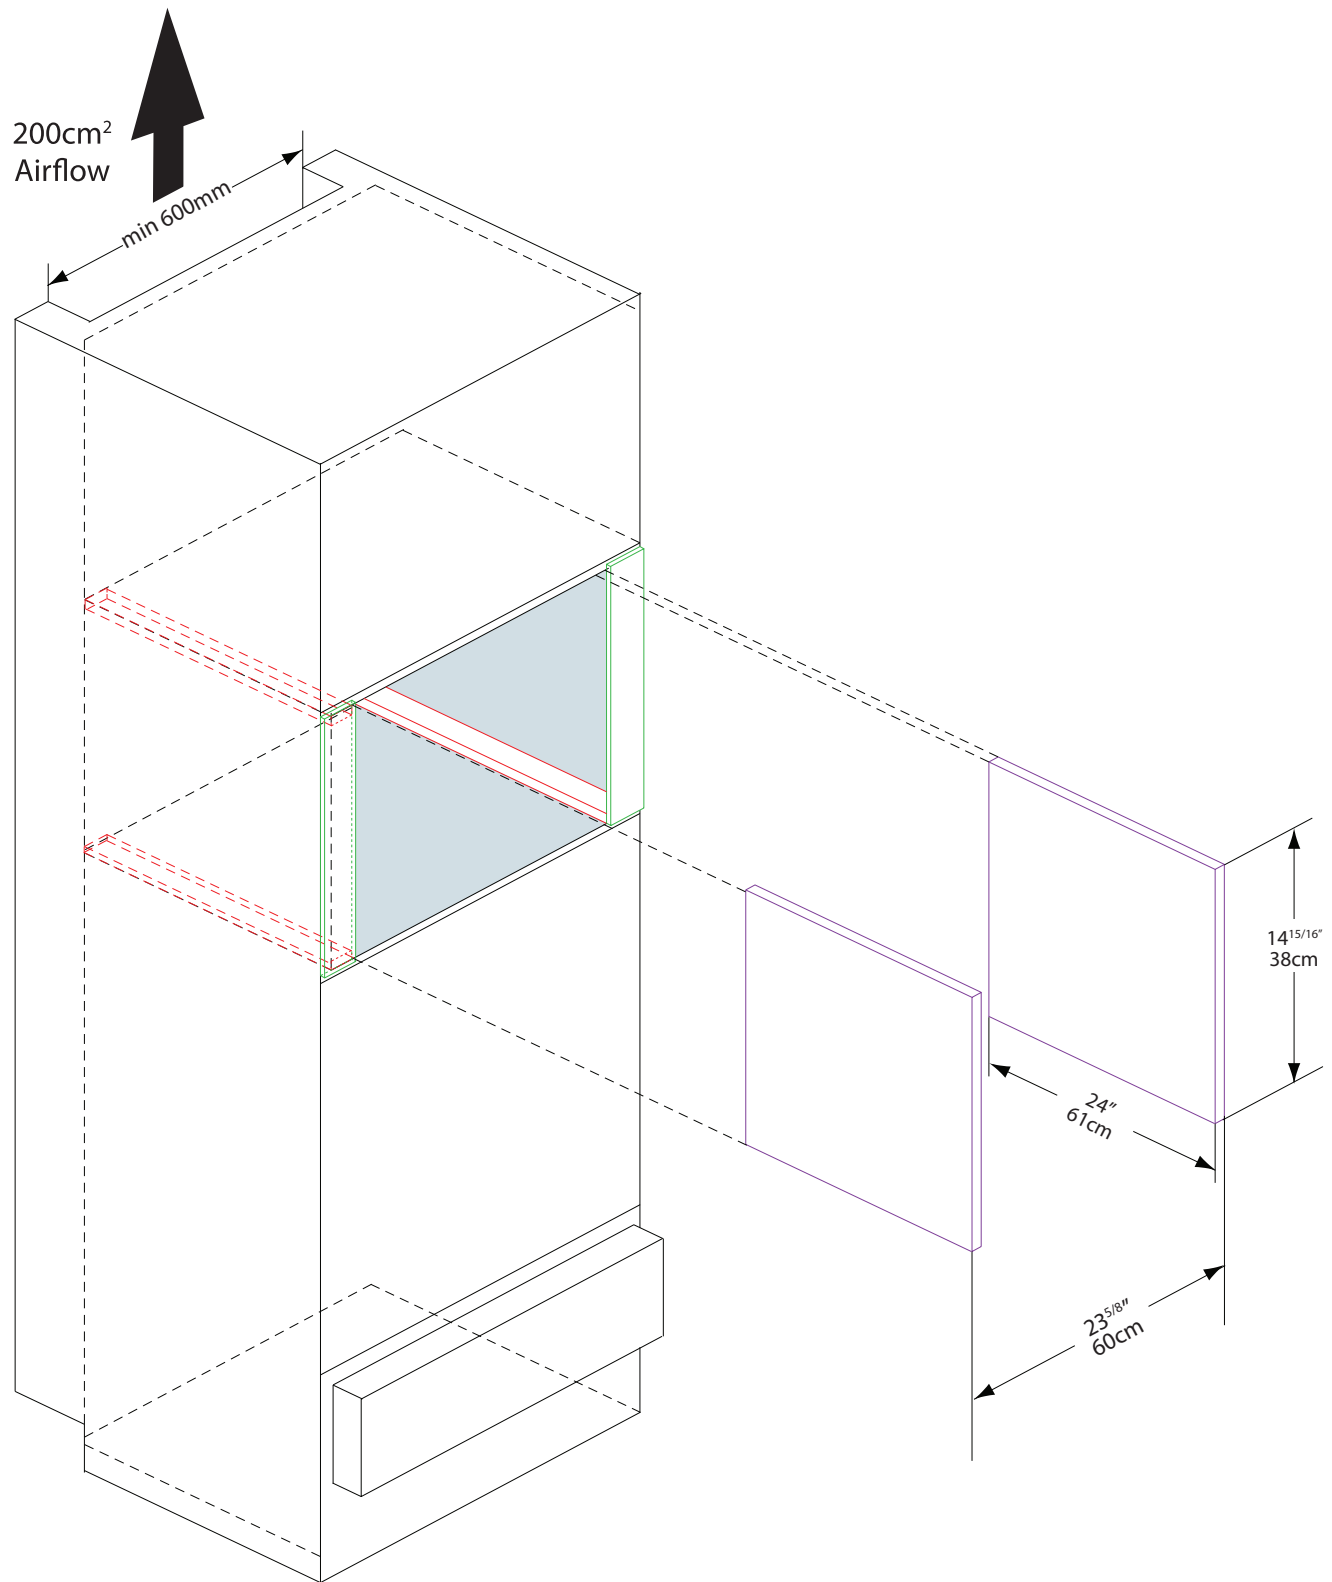

TK388SS

Stainless Steel Trim Kit