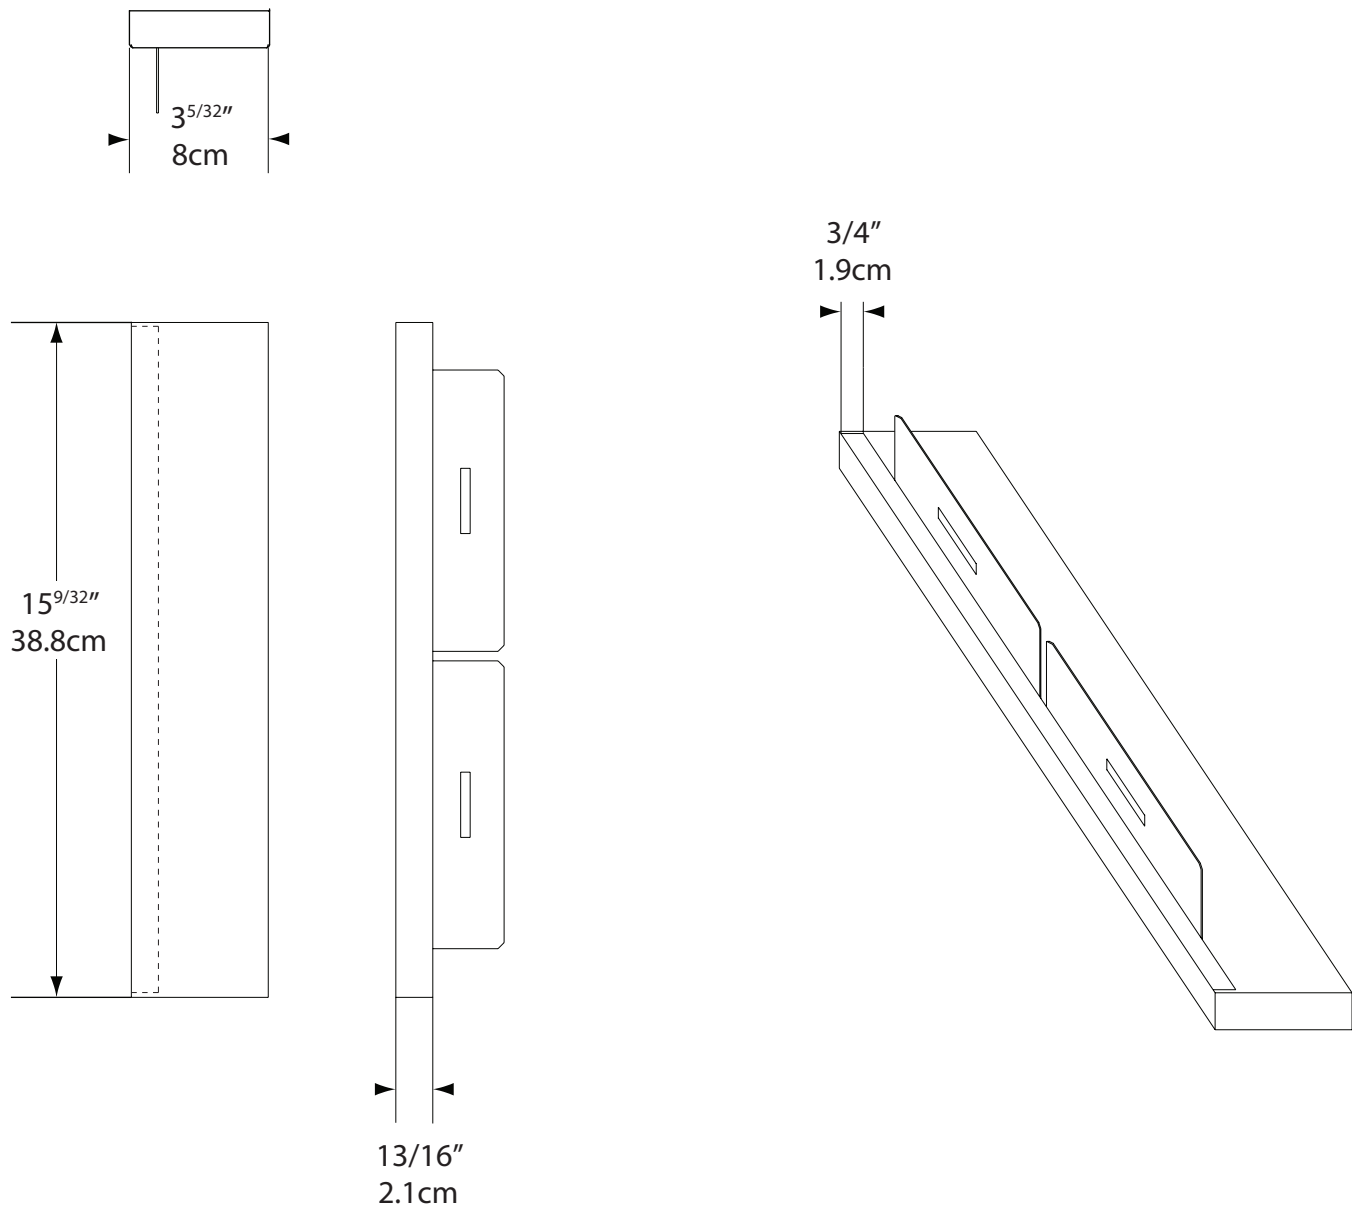

Porter & Charles

TK388SS

TK388SS

Stainless Steel Trim Kit

Dimensions

L: 13/16" x H: 15⁹/₃₂" x W: 3⁵/₃₂"

L: 2.1 cm x H: 38.8 cm x W: 8 cm

** Shelf thickness is standard 19mm (3/4"), for other thickness adjust measurement accordingly

Porter & Charles

TK388SS

Stainless Steel Trim Kit

TK388SS

Stainless Steel Trim Kit

FRONT VIEW

** Bottom of trim it should be flush with the top of the supporting shelf

TK388SS