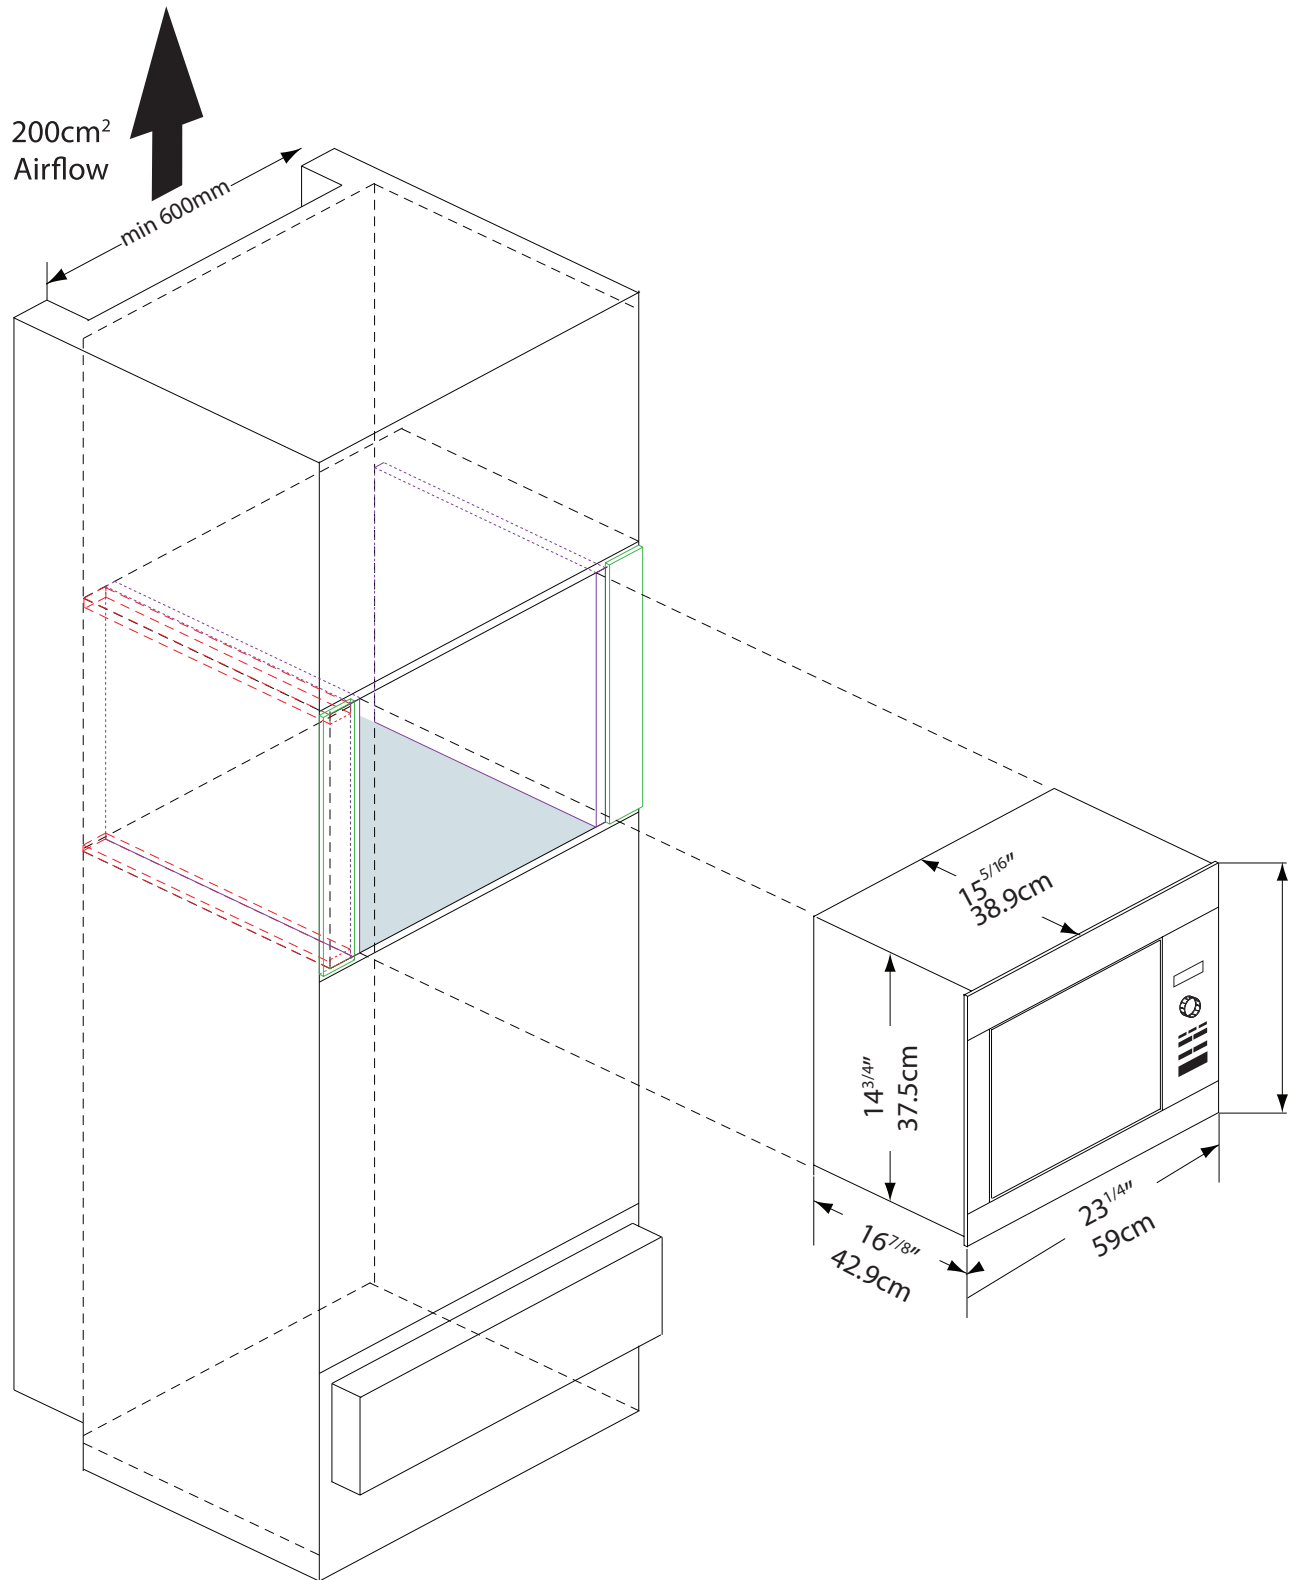

TK388SS

Stainless Steel Trim Kit