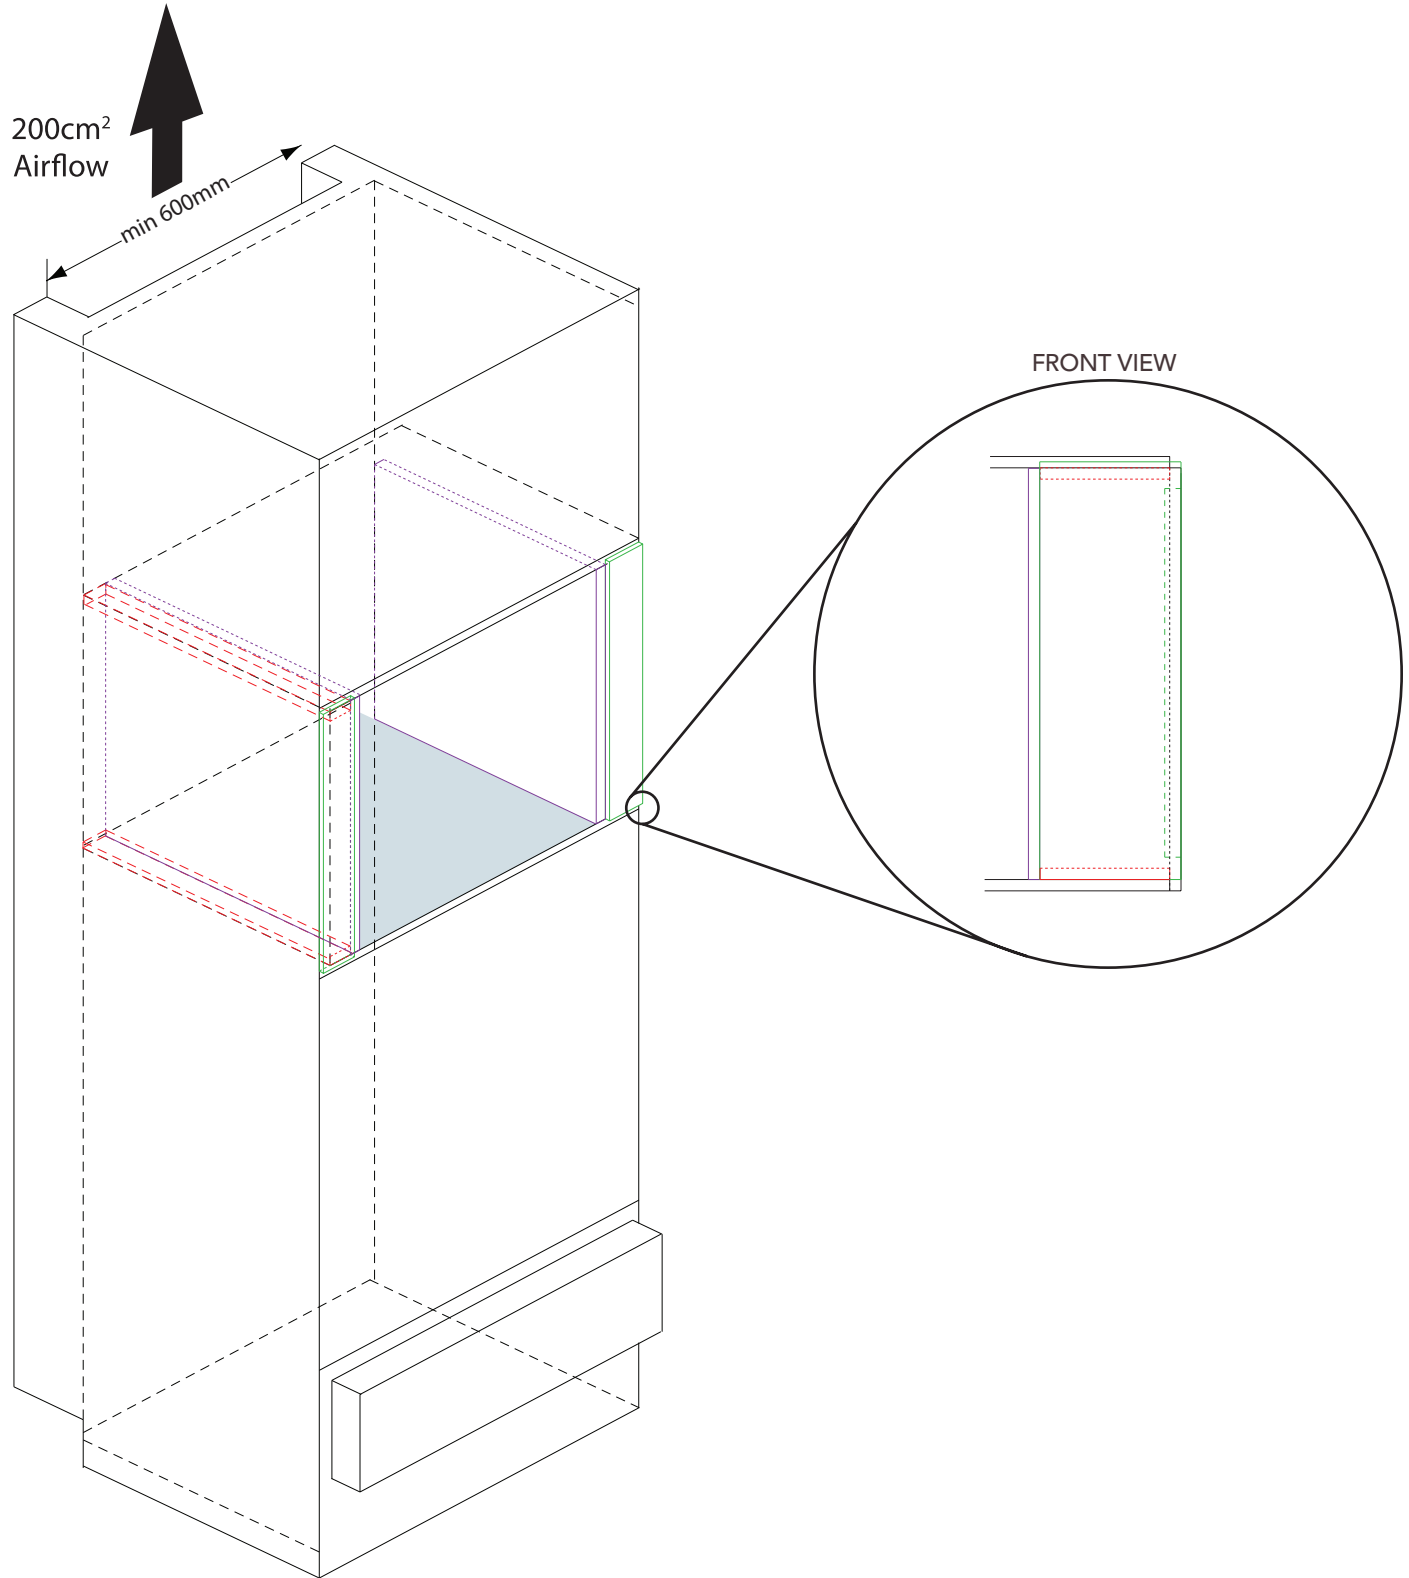

TK388SS

Stainless Steel Trim Kit