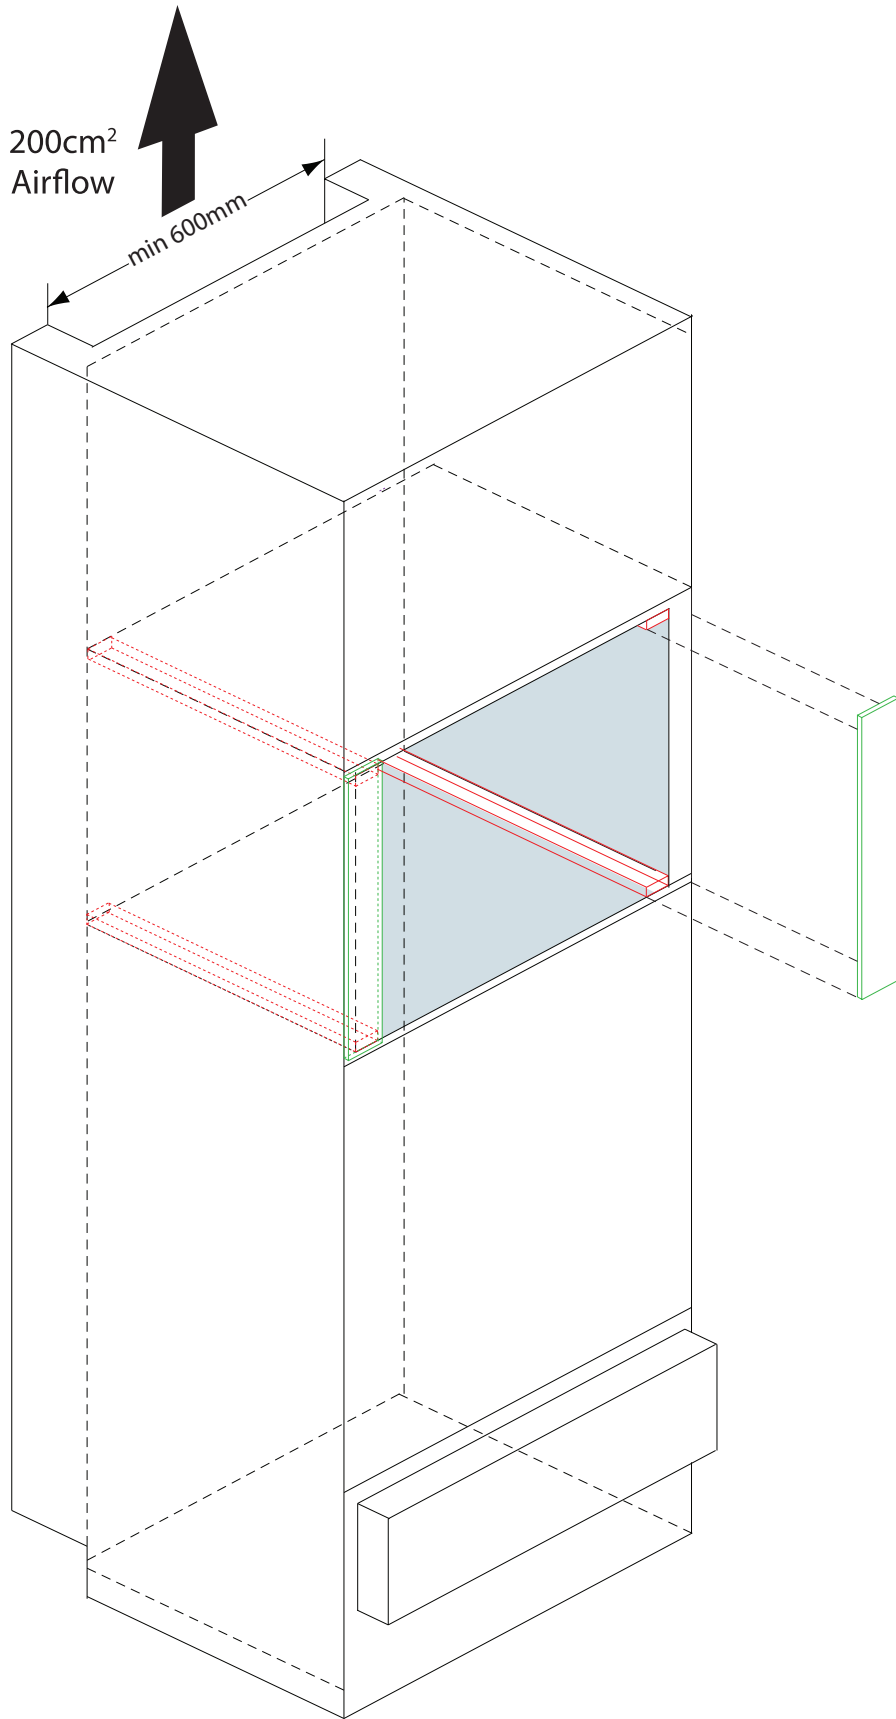

Porter & Charles

TK388SS

TK388SS

Stainless Steel Trim Kit

Dimensions

L: 13/16" x H: 15⁹/₃₂" x W: 3⁵/₃₂"

L: 2.1 cm x H: 38.8 cm x W: 8 cm

** Shelf thickness is standard 19mm (3/4"), for other thickness adjust measurement accordingly

Porter & Charles

TK388SS

Stainless Steel Trim Kit

TK388SS

Stainless Steel Trim Kit

FRONT VIEW

** Bottom of trim it should be flush with the top of the supporting shelf

TK388SS