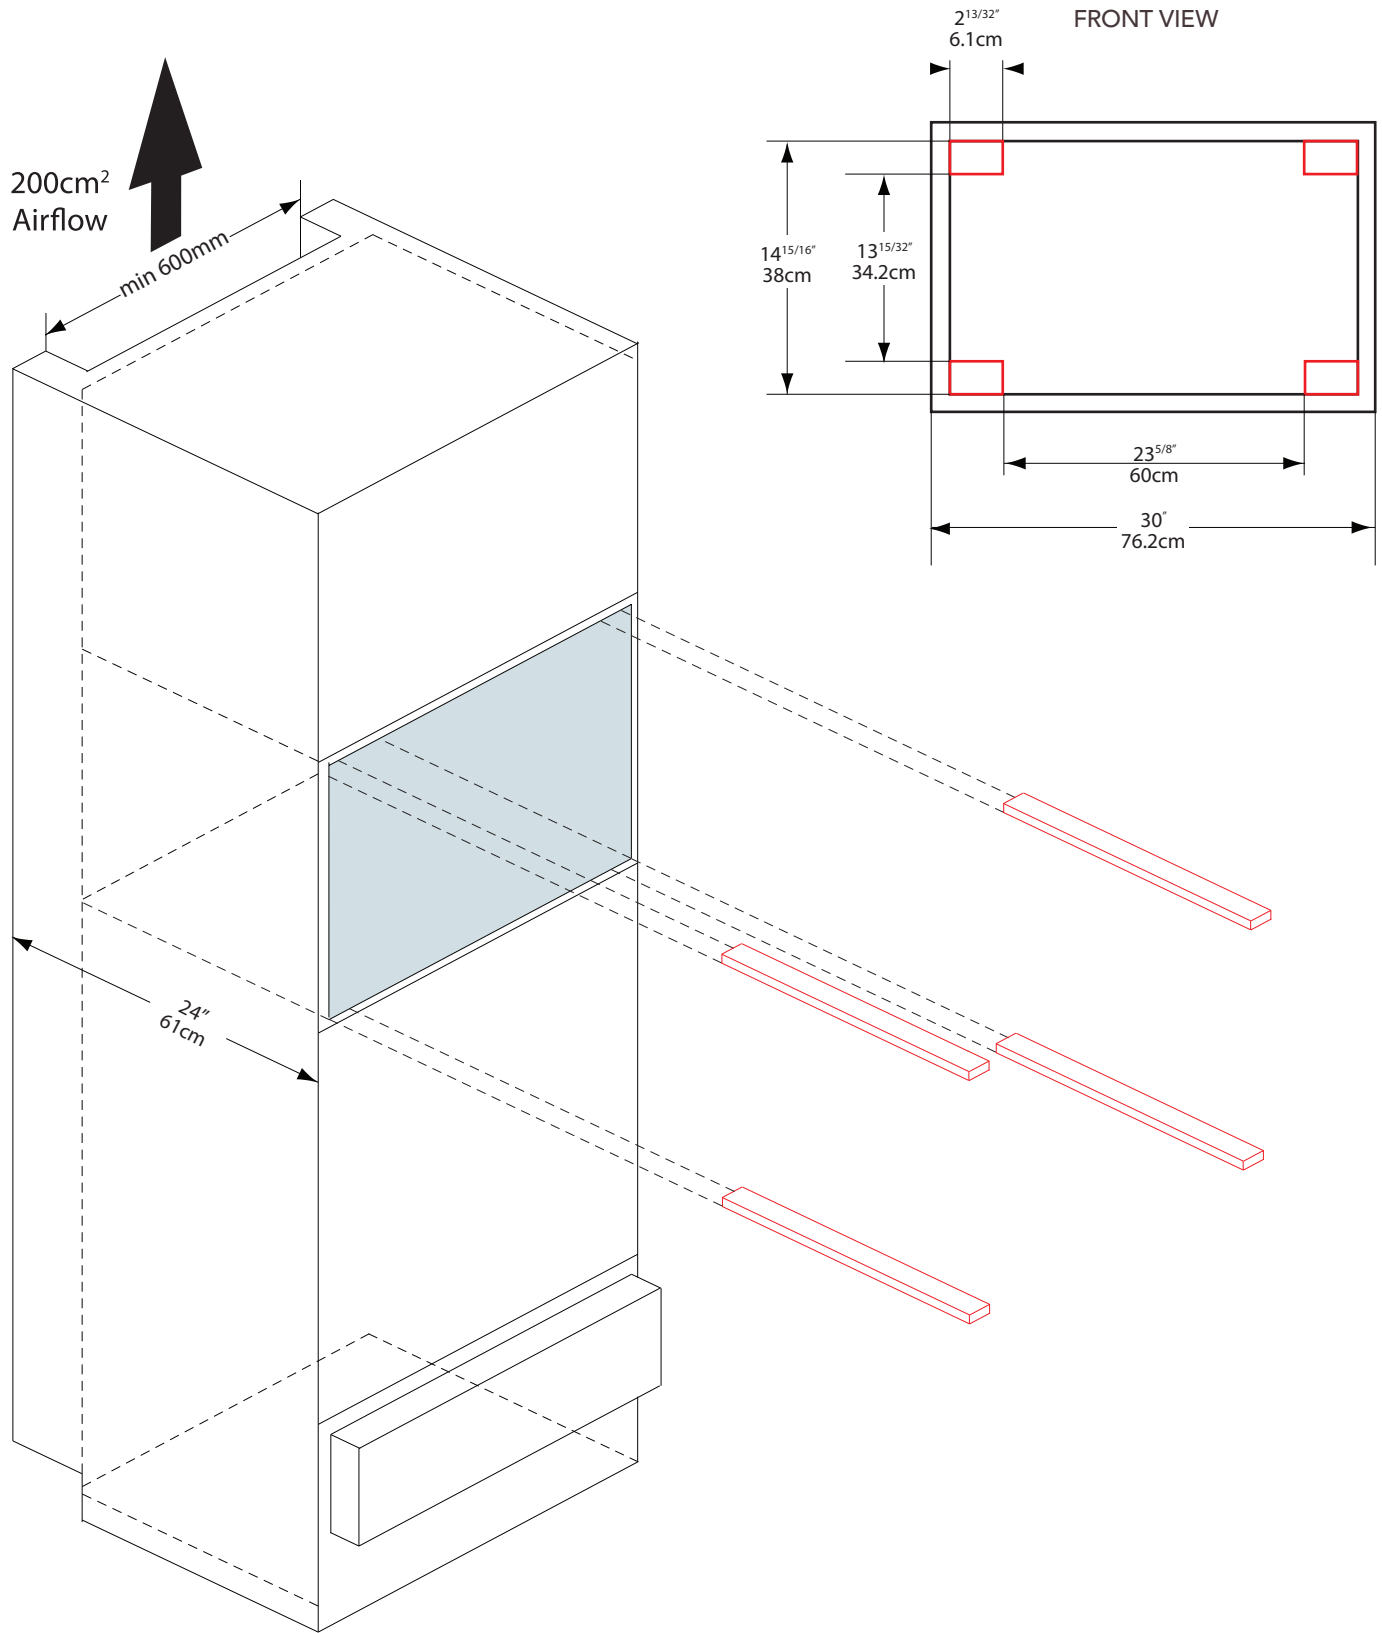

Porter & Charles

TK388SS

TK388SS

Stainless Steel Trim Kit

Dimensions

L: 13/16" x H: 15⁹/₃₂" x W: 3⁵/₃₂"

L: 2.1 cm x H: 38.8 cm x W: 8 cm

** Shelf thickness is standard 19mm (3/4"), for other thickness adjust measurement accordingly

Porter & Charles

TK388SS

Stainless Steel Trim Kit

TK388SS

Stainless Steel Trim Kit

FRONT VIEW

** Bottom of trim it should be flush with the top of the supporting shelf

TK388SS