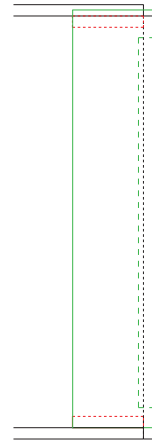

Porter & Charles

TK388SS

TK388SS

Stainless Steel Trim Kit

Dimensions

L: 13/16" x H: 15⁹/₃₂" x W: 3⁵/₃₂"

L: 2.1 cm x H: 38.8 cm x W: 8 cm

** Shelf thickness is standard 19mm (3/4"), for other thickness adjust measurement accordingly

Porter & Charles

TK388SS

Stainless Steel Trim Kit

TK388SS

Stainless Steel Trim Kit

FRONT VIEW

** Bottom of trim it should be flush with the top of the supporting shelf

TK388SS

Stainless Steel Trim Kit

TK388SS

Stainless Steel Trim Kit

TK388SS

Stainless Steel Trim Kit

Porter&Charles products are designed and built to the highest standards.
Each appliance is covered by a comprehensive 2 year parts and labour warranty.