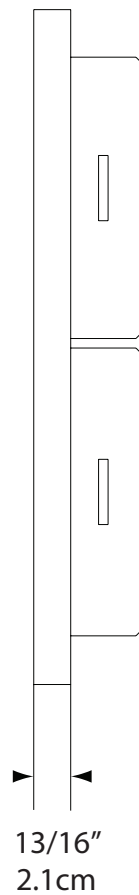

Porter & Charles

TK378SS

TK378SS

Stainless Steel Trim Kit

Dimensions

L: 13/16" x H: 14^{57/64}" x W: 3^{5/32}"

L: 2.1 cm x H: 37.8 cm x W: 8 cm

** Shelf thickness is standard 19mm (3/4"), for other thickness adjust measurement accordingly

Porter & Charles

TK378SS

Stainless Steel Trim Kit

TK378SS

Stainless Steel Trim Kit

TK378SS

Stainless Steel Trim Kit

TK378SS

Stainless Steel Trim Kit

FRONT VIEW

TK378SS

Stainless Steel Trim Kit

Porter&Charles products are designed and built to the highest standards.
Each appliance is covered by a comprehensive 2 year parts and labour warranty.