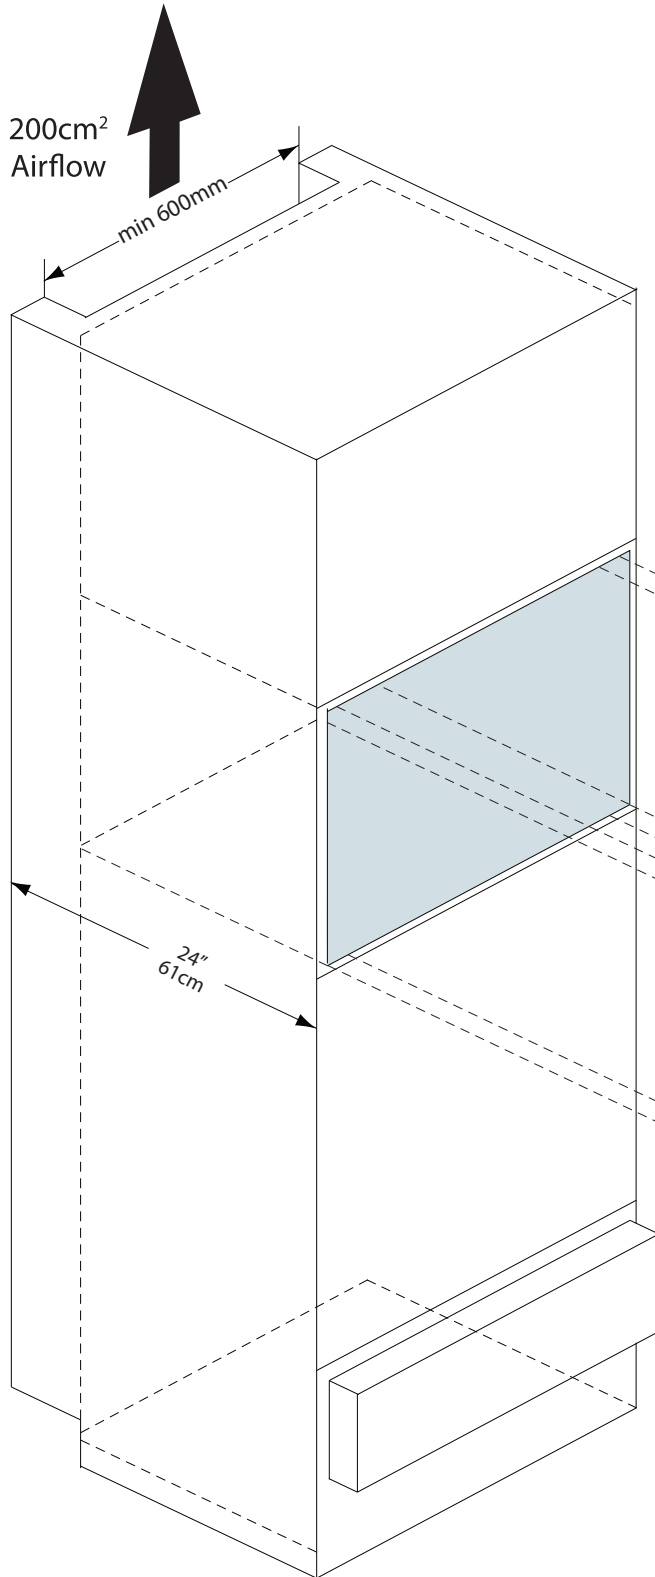

TK378SS

Stainless Steel Trim Kit