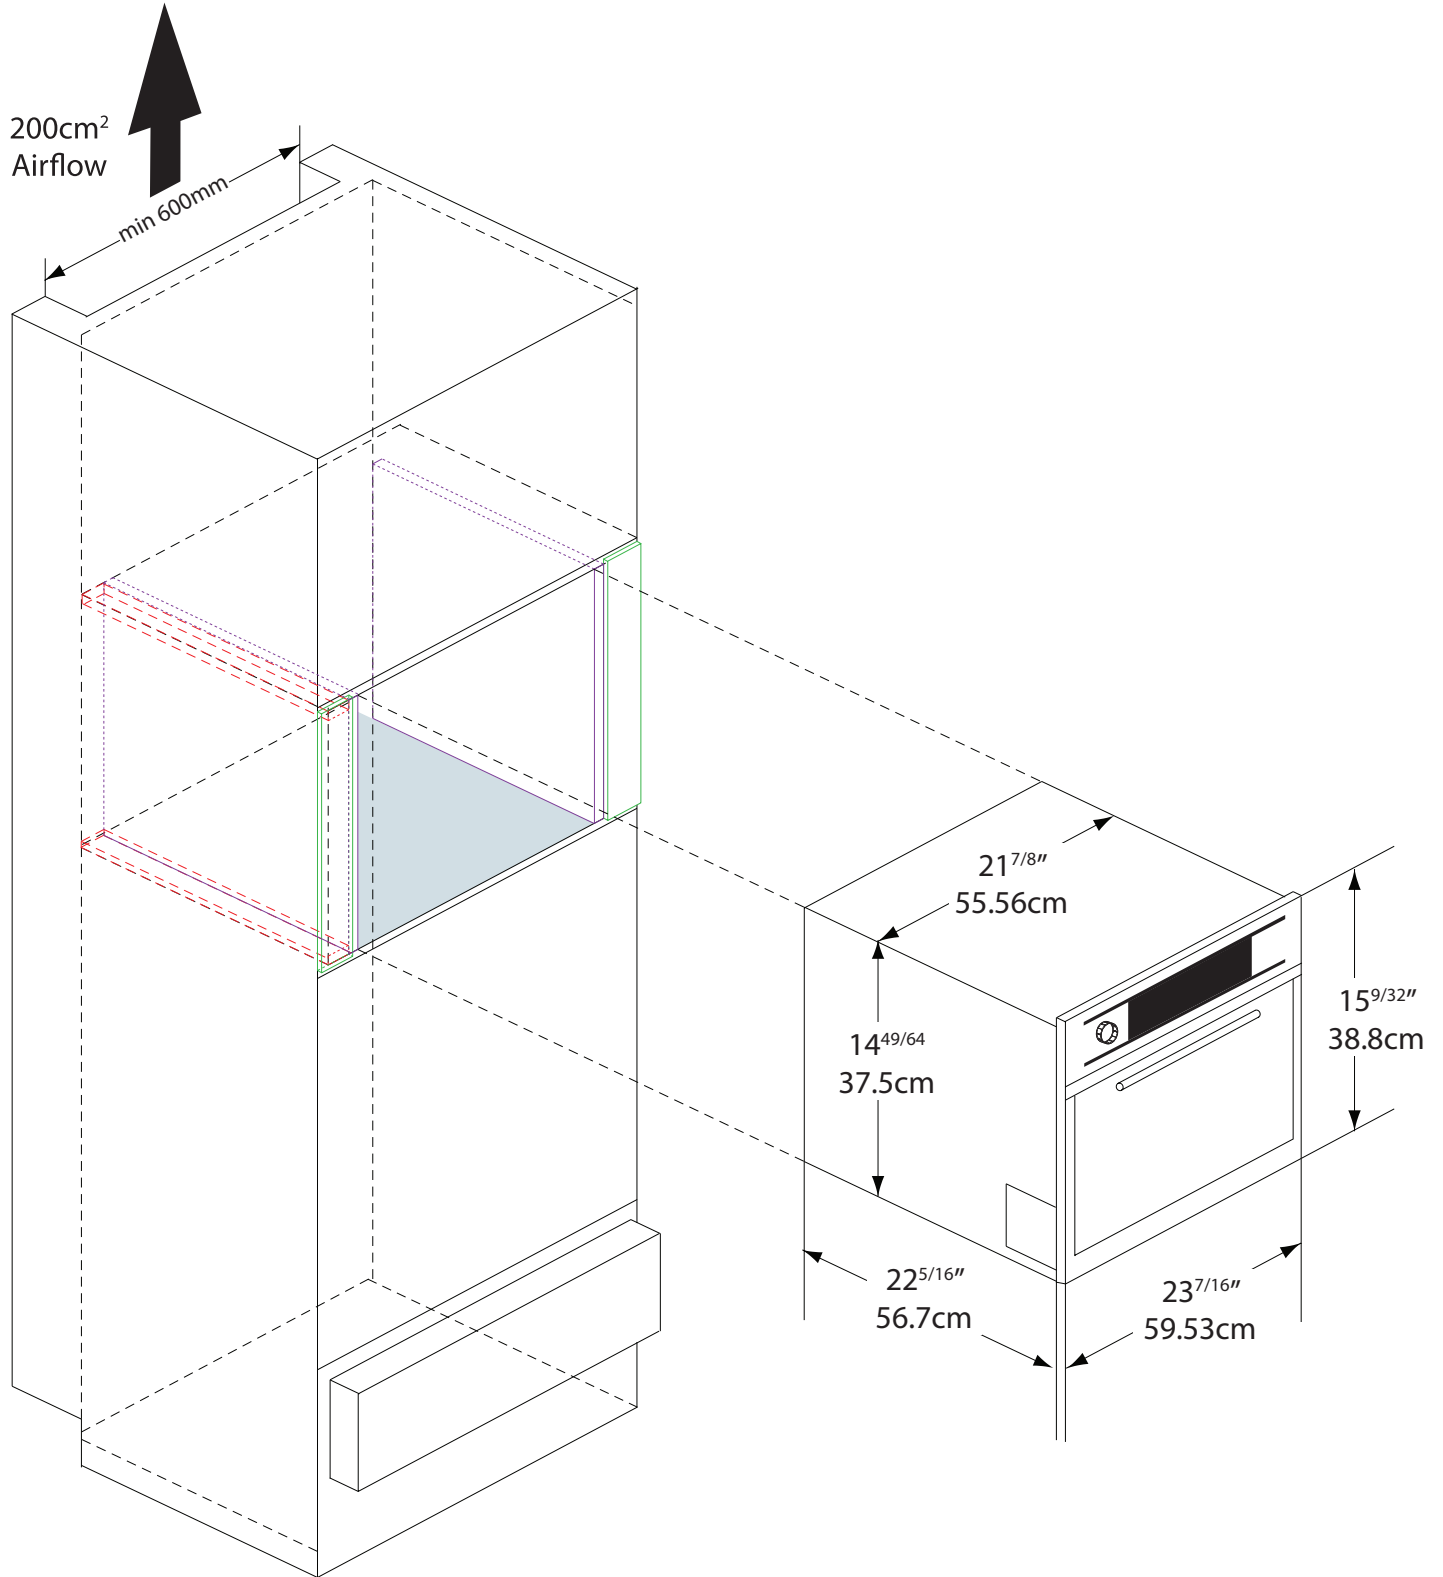

TK378SS

Stainless Steel Trim Kit