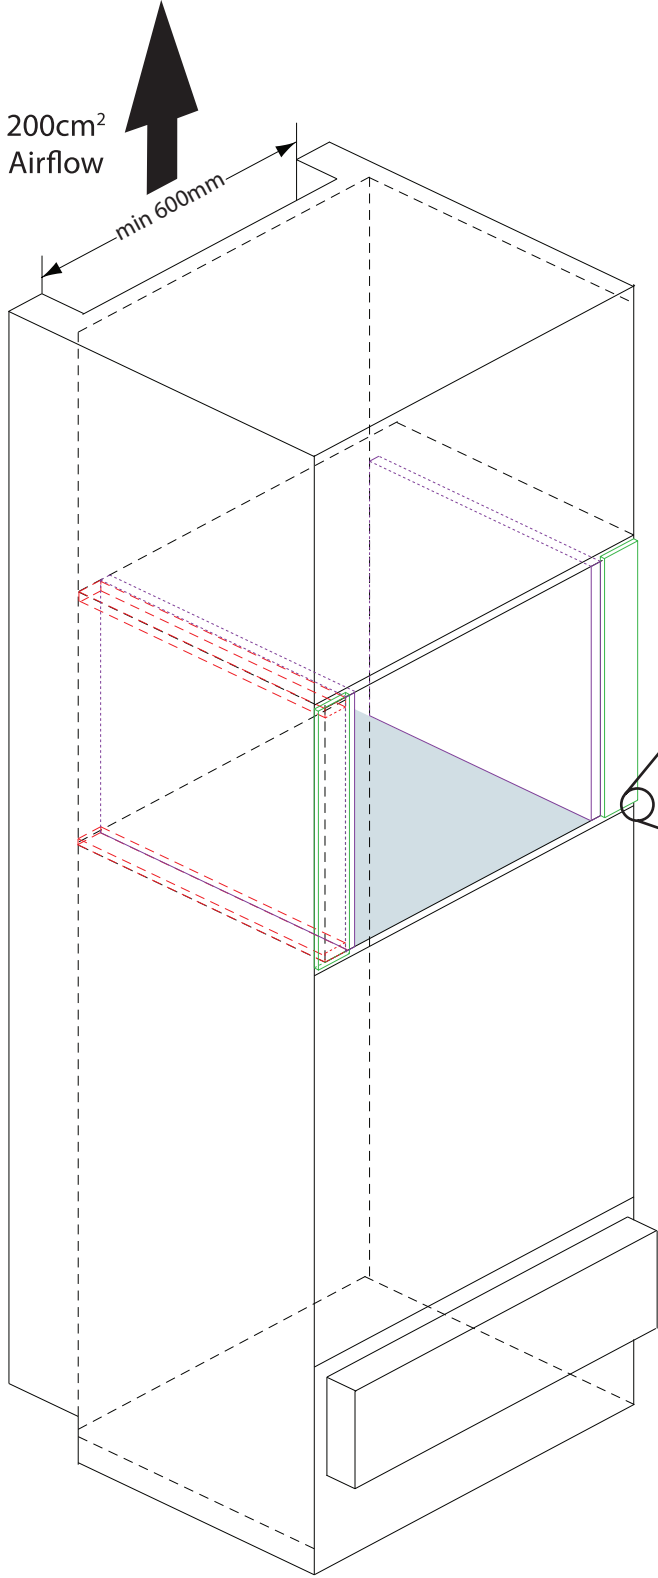

TK378SS

Stainless Steel Trim Kit