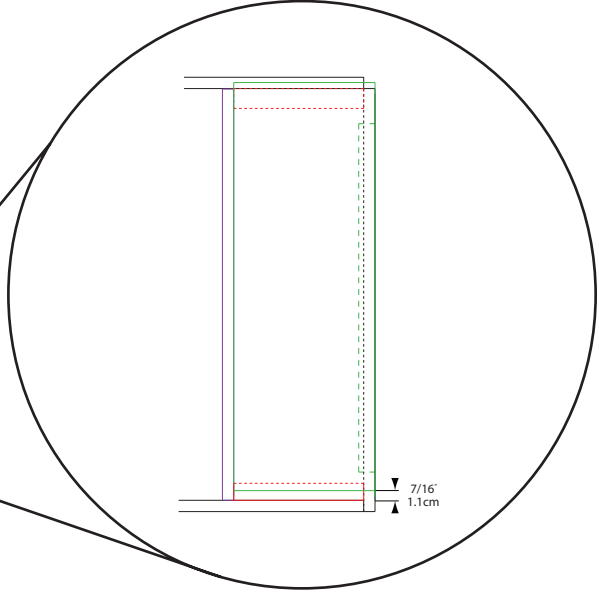

TK378SS

Stainless Steel Trim Kit

FRONT VIEW