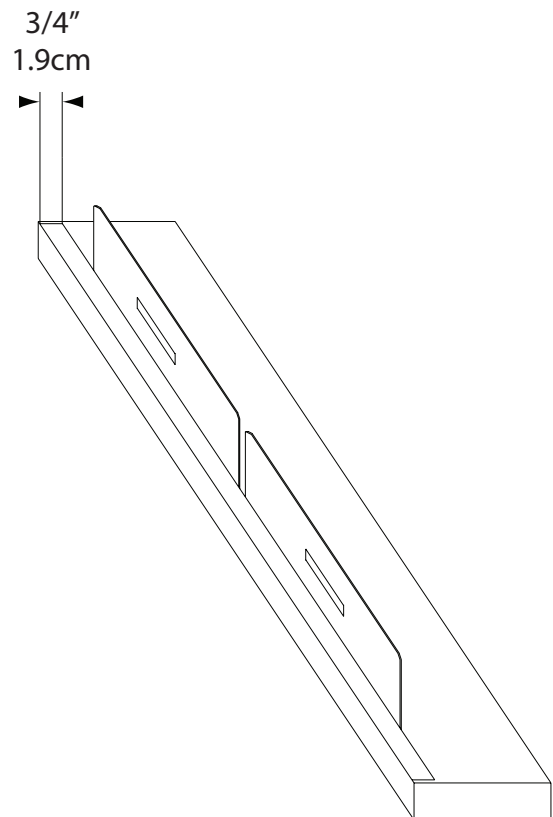

Porter & Charles

TK378SS

TK378SS

Stainless Steel Trim Kit

Dimensions

L: 13/16" x H: 14^{57/64}" x W: 3^{5/32}"

L: 2.1 cm x H: 37.8 cm x W: 8 cm

** Shelf thickness is standard 19mm (3/4"), for other thickness adjust measurement accordingly