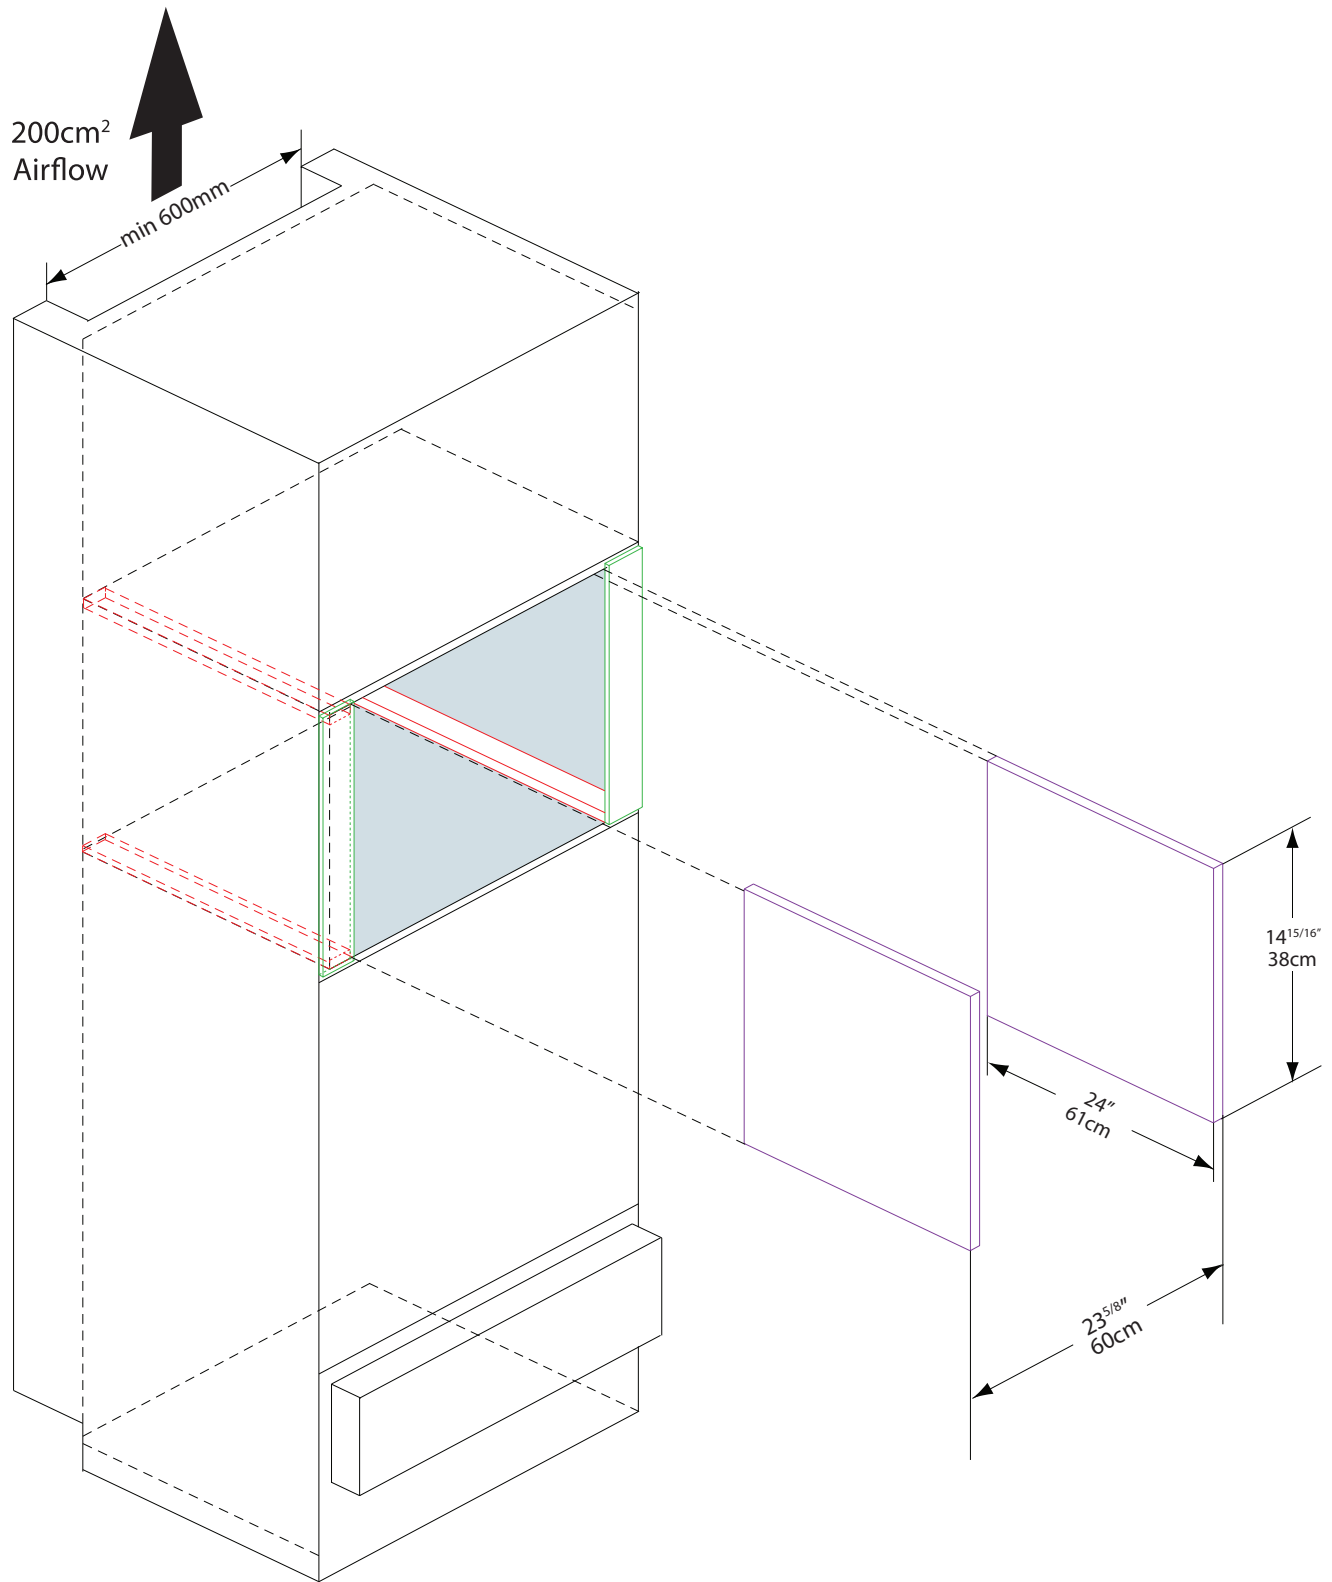

FRONT VIEW

TK378SS

Stainless Steel Trim Kit