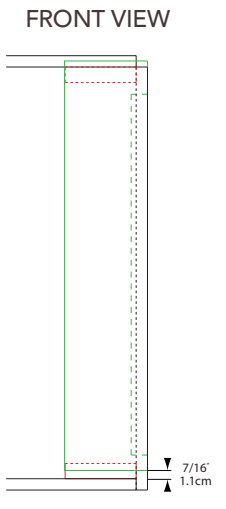

TK378SS

Stainless Steel Trim Kit