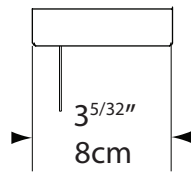

Porter & Charles

TK378SS

TK378SS

Stainless Steel Trim Kit

Dimensions

L: 13/16" x H: 14^{57/64}" x W: 3^{5/32}"

L: 2.1 cm x H: 37.8 cm x W: 8 cm

** Shelf thickness is standard 19mm (3/4"), for other thickness adjust measurement accordingly