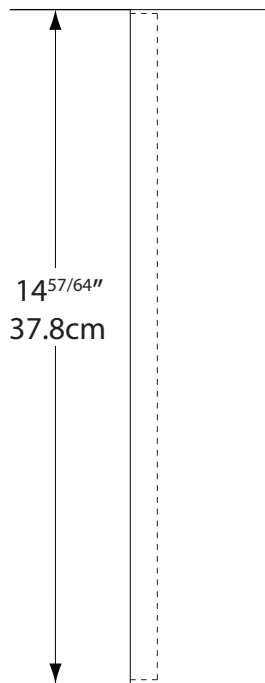

Porter & Charles

TK378SS

TK378SS

Stainless Steel Trim Kit

Dimensions

L: 13/16" x H: 14^{57/64}" x W: 3^{5/32}"

L: 2.1 cm x H: 37.8 cm x W: 8 cm

** Shelf thickness is standard 19mm (3/4"), for other thickness adjust measurement accordingly

Porter & Charles

TK378SS

Stainless Steel Trim Kit

TK378SS

Stainless Steel Trim Kit

TK378SS

Stainless Steel Trim Kit

TK378SS

Stainless Steel Trim Kit

FRONT VIEW

TK378SS

Stainless Steel Trim Kit

Porter&Charles products are designed and built to the highest standards.
Each appliance is covered by a comprehensive 2 year parts and labour warranty.