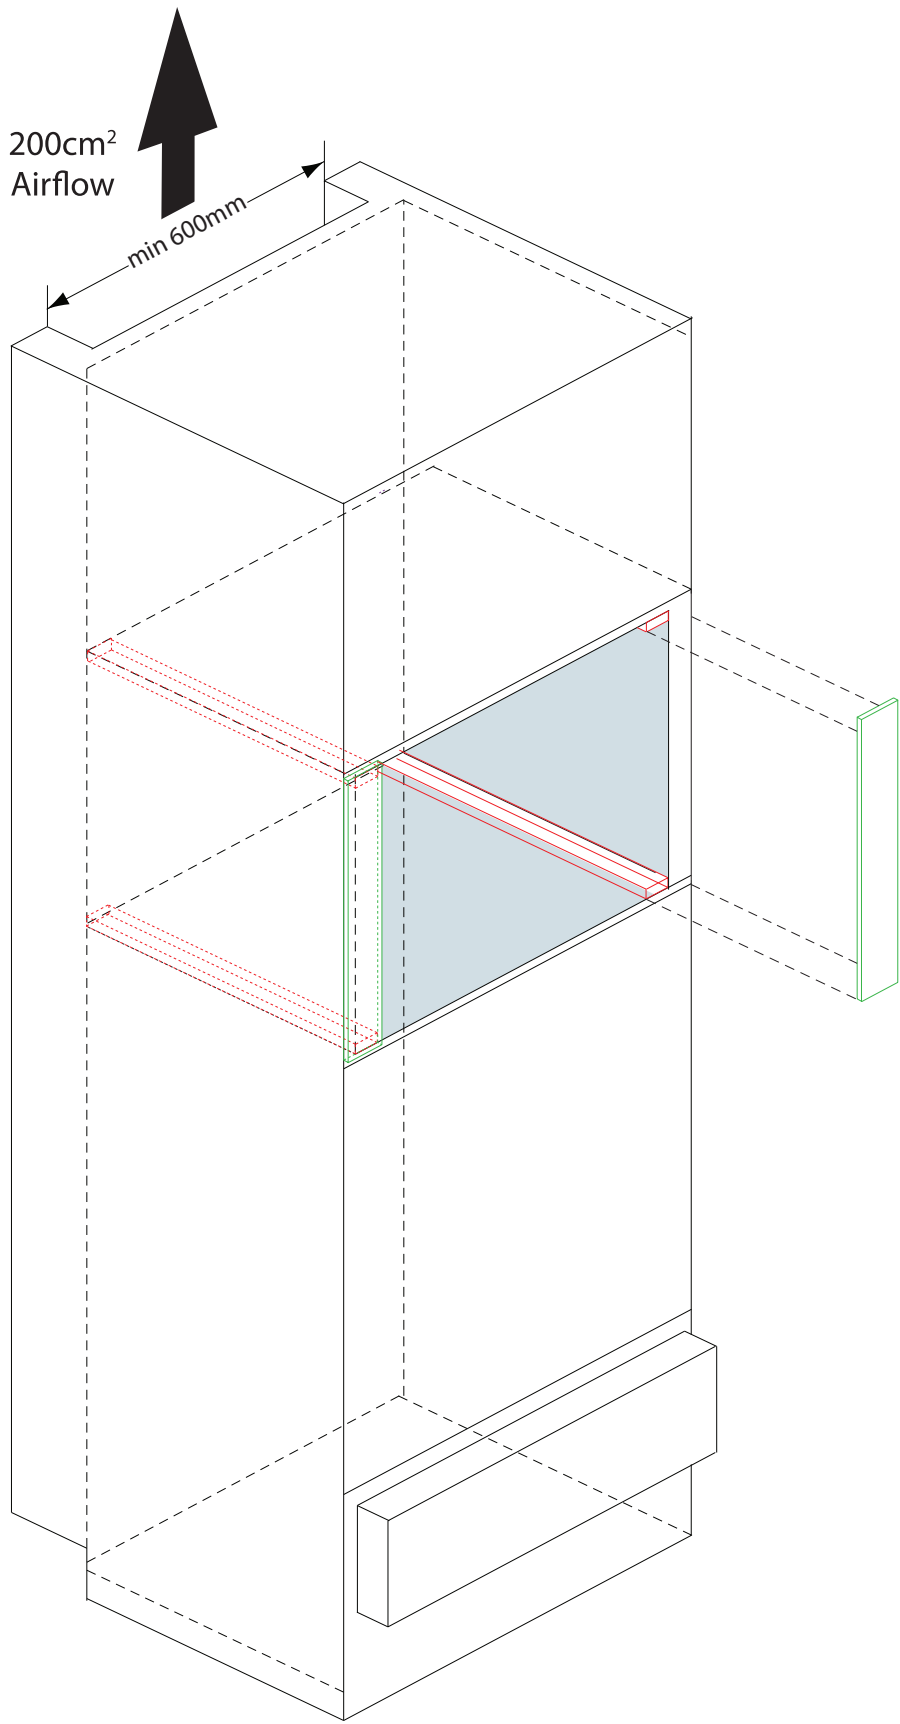

Porter & Charles

TK378SS

TK378SS

Stainless Steel Trim Kit

Dimensions

L: 13/16" x H: 14^{57/64}" x W: 3^{5/32}"

L: 2.1 cm x H: 37.8 cm x W: 8 cm

** Shelf thickness is standard 19mm (3/4"), for other thickness adjust measurement accordingly

Porter & Charles

TK378SS

Stainless Steel Trim Kit

TK378SS

Stainless Steel Trim Kit

TK378SS

Stainless Steel Trim Kit

TK378SS