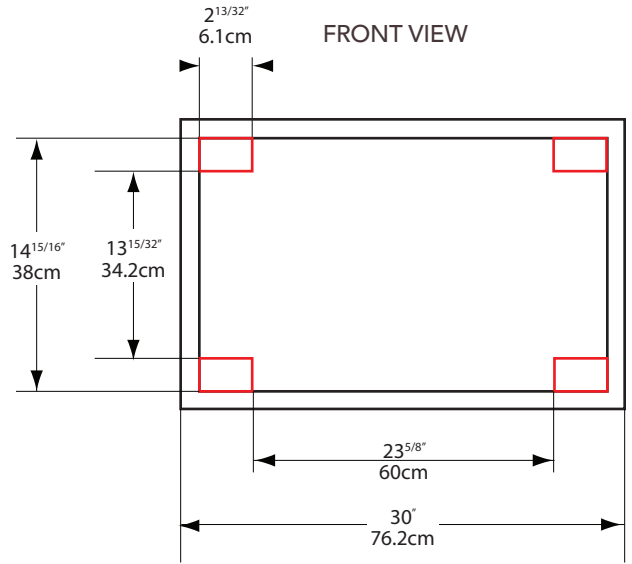

TK378SS

Stainless Steel Trim Kit